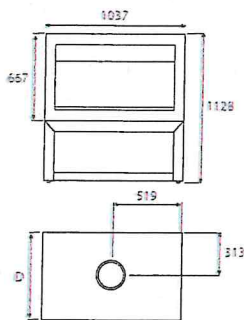

Dimensions

Features

- Durable 3 piece cast iron grate
- 3 speed remote controlled fan
- Efficient twin heat exchange tubes
- Removable spark arrestor supplied as standard
- Ash tray
- 5mm thick steel firebox
- Brick lining insulated firebox
- Finished in black metallic paint
- No external zero clearance box needed for built-in installation
- Firebox for new or existing applications
- Optional freestanding base
- Firebox size : 1040(w) x 620(d) x 660(h)
- Maximum log width : 600
- Flue kit supplied with heater*

Installation	S	R	F	D	A	B	H	D
Freestanding without base	500	100	500	25	-	-	-	625
Freestanding with woodstacker	500	100	300	25	-	-	-	625
Built-in (Zero Clearance)	550	-	-	-	-	-	-	608
Masonry Insert	550	-	-	-	1335	1400	750	608