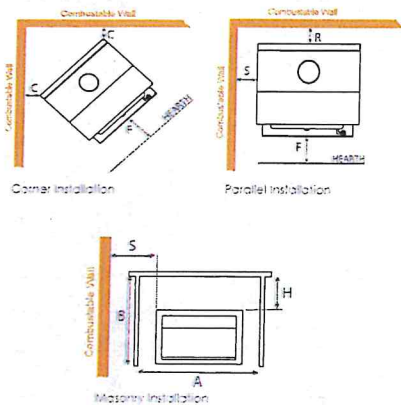

Clearances