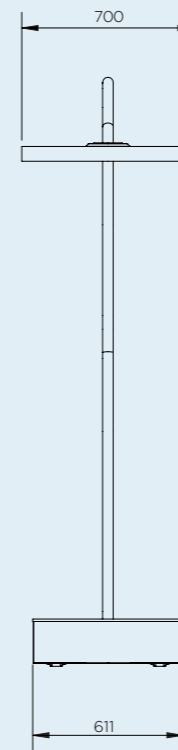

FREESTANDING

FRONT VIEW

CEILING & WALL CLEARANCE